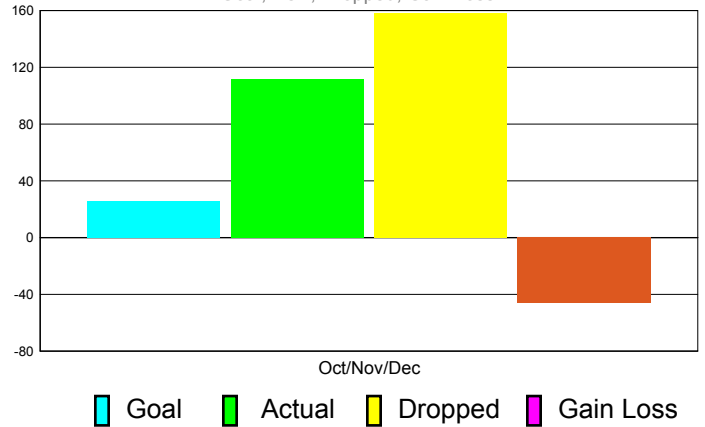

Membership Results 2011-2012

Goal, New, Dropped, Gain/Loss